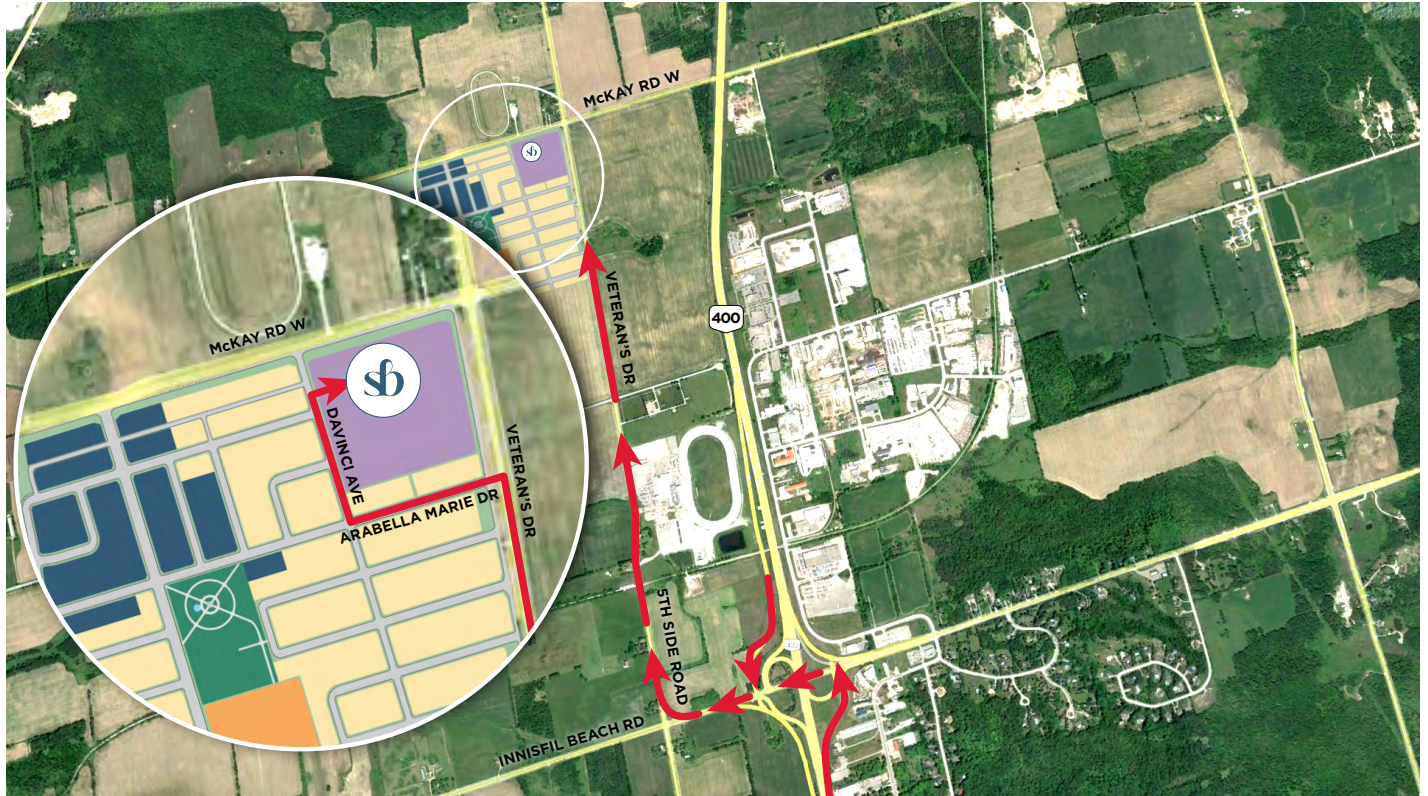

southbarrie

A CELEBRATION OF COMMUNITY

presentation centre directions

HIGHWAY 400 SOUTH:

- EXIT AT INNISFIL BEACH ROAD
- TURN RIGHT AT INNISFIL BEACH ROAD
- TURN RIGHT AT 5TH SIDE ROAD
- TRAVEL NORTH ON 5TH SIDE ROAD/
VETERAN'S DRIVE
- TURN LEFT INTO THE COMMUNITY AT
ARABELLA MARIE DRIVE
- TURN RIGHT AT DAVINCI AVENUE
- TURN RIGHT INTO THE PRESENTATION
CENTRE PARKING LOT

HIGHWAY 400 NORTH:

- EXIT AT INNISFIL BEACH ROAD
- TURN LEFT AT INNISFIL BEACH ROAD
- TURN RIGHT AT 5TH SIDE ROAD
- TRAVEL NORTH ON 5TH SIDE ROAD/
VETERAN'S DRIVE
- TURN LEFT INTO THE COMMUNITY AT
ARABELLA MARIE DRIVE
- TURN RIGHT AT DAVINCI AVENUE
- TURN RIGHT INTO THE PRESENTATION
CENTRE PARKING LOT